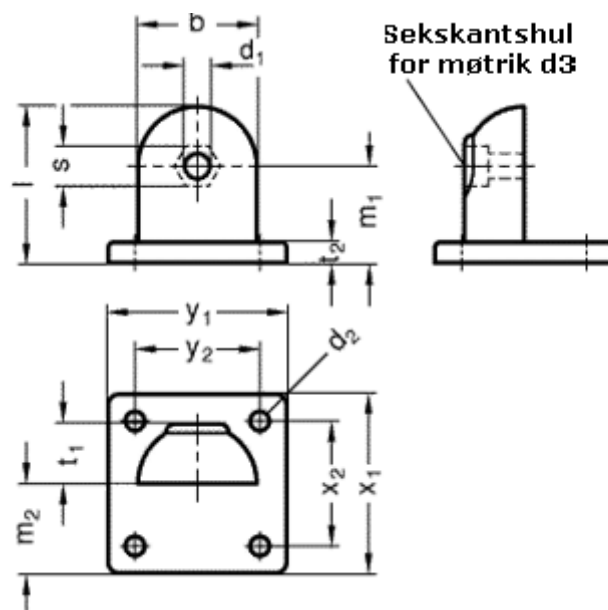

Article number: 2027240OZBL

Description: E+G Swivel clamp connector base
GN272-40-OZ-BL

Measures

b = 40	t1 = 20.0
d1 = 8.5	t2 = 7
d2 = 6.5	x1 = 60
d3 = M 8	x2 = 42
l = 52.5	y1 = 60
m1 = 32.5	y2 = 42
m2 = 30.0	
s = 13	